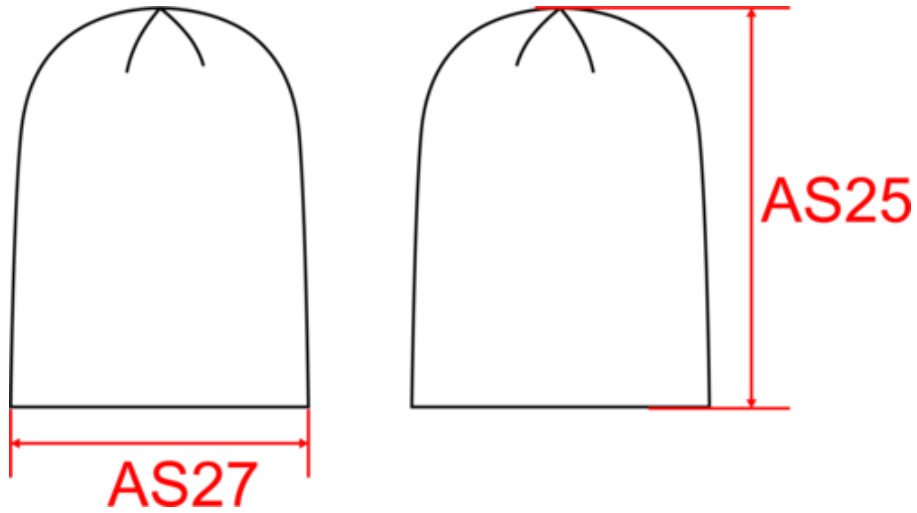

### HS-codes

65050090

KP031

Muts

Afmeting

Measurements in cm	One size
AS25 - Total height at the highest level	27.00
AS27 - 1/2 bottom width	20.00

KP031